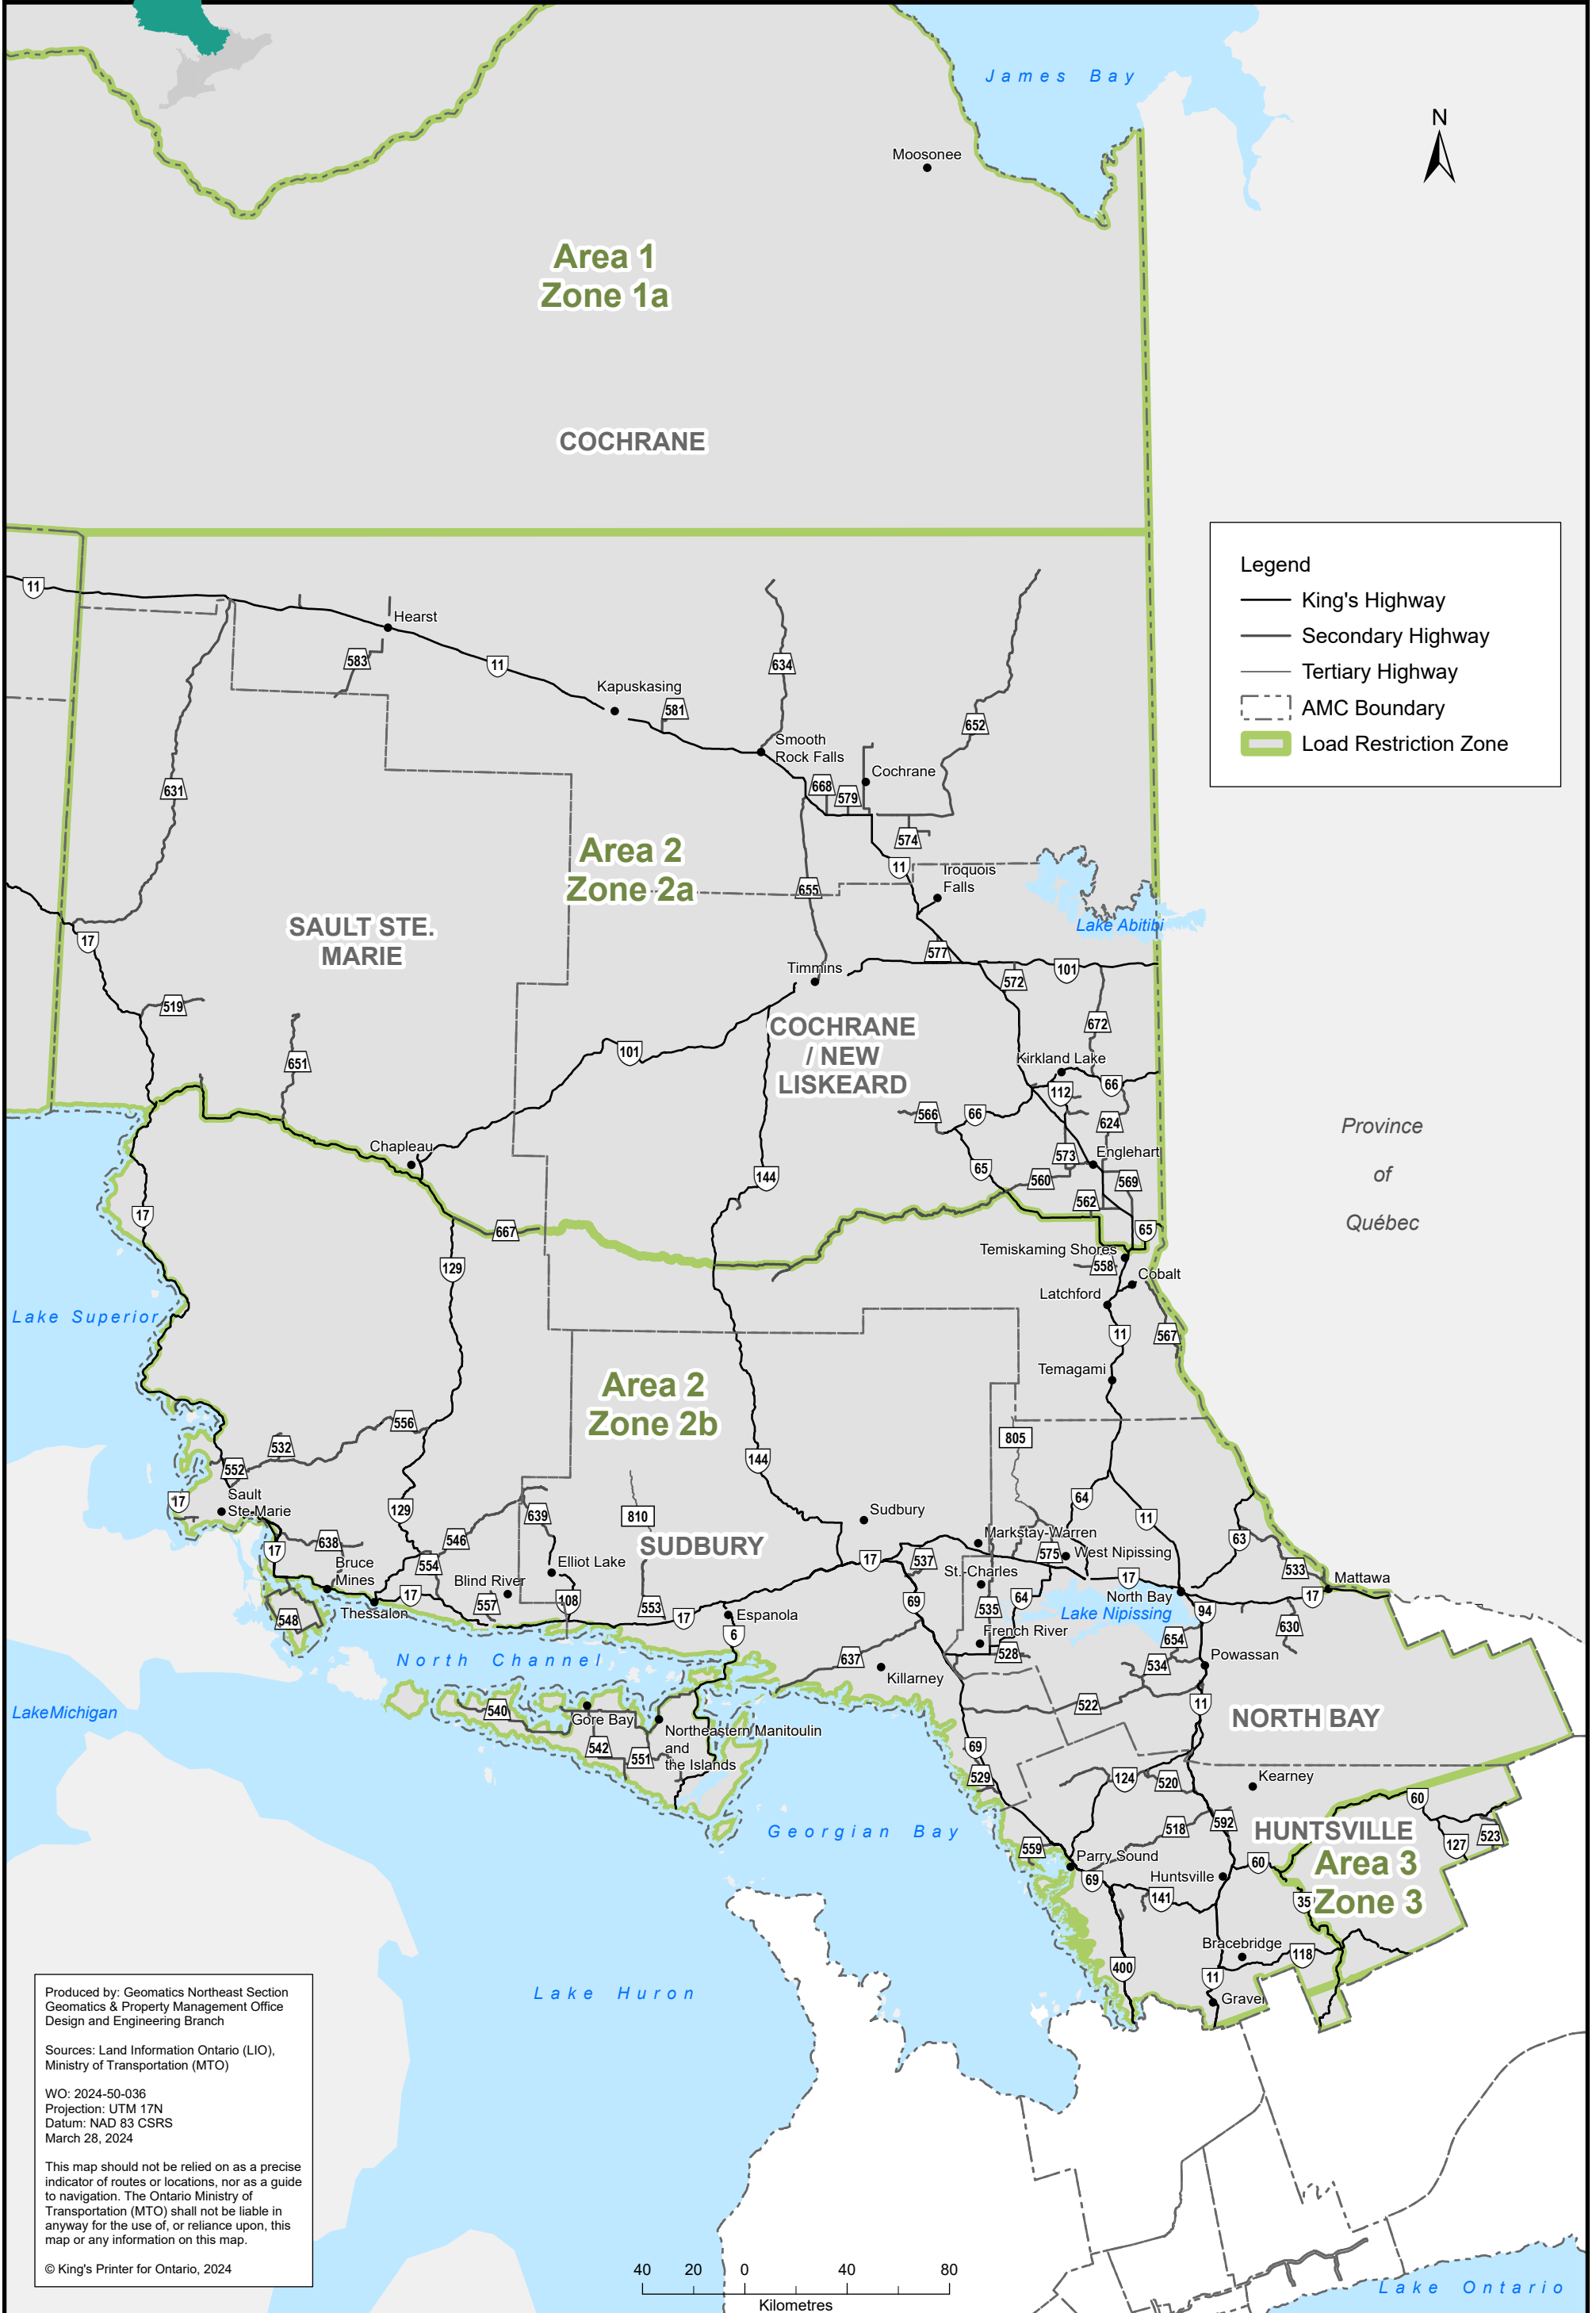

MINISTRY OF TRANSPORTATION

North Region - Area East Load Restrictions Zones

Legend

-  King's Highway
-  Secondary Highway
-  Tertiary Highway
-  AMC Boundary
-  Load Restriction Zone

Produced by: Geomatics Northeast Section
 Geomatics & Property Management Office
 Design and Engineering Branch

Sources: Land Information Ontario (LIO),
 Ministry of Transportation (MTO)

WO: 2024-50-036
 Projection: UTM 17N
 Datum: NAD 83 CSRS
 March 28, 2024

This map should not be relied on as a precise indicator of routes or locations, nor as a guide to navigation. The Ontario Ministry of Transportation (MTO) shall not be liable in anyway for the use of, or reliance upon, this map or any information on this map.